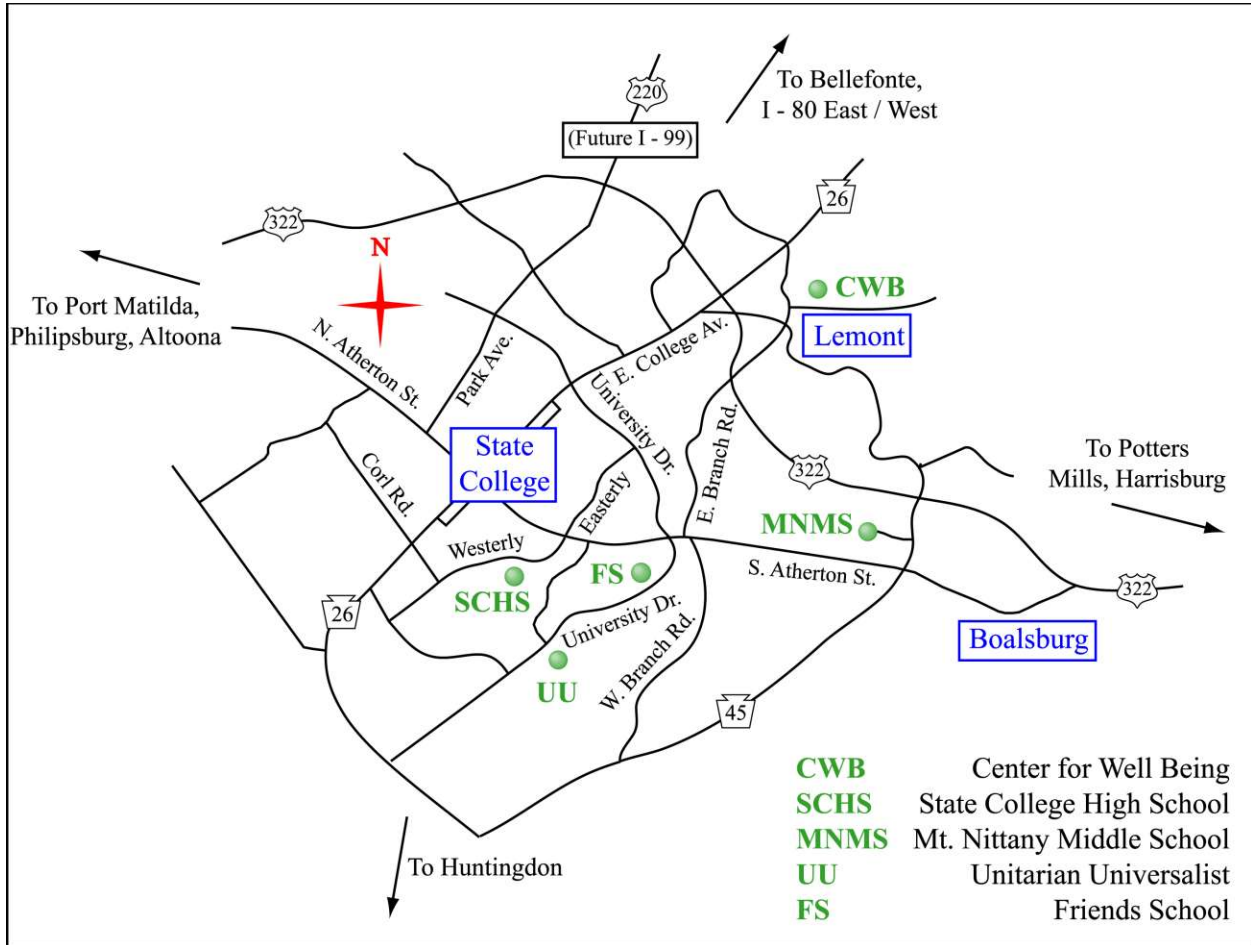

**State College High School – South Auditorium**  
**650 Westerly Parkway**  
**State College, PA**

**From Points Northwest and Northeast (using I-80 East and West)**

- ✓ Take the Bellefonte / PA 26 exit (Exit 161) and head south on US 220 / I-99 towards State College.
- ✓ After about 8 miles, take US 322 east towards State College / Lewistown.
- ✓ Shortly after the merge onto 322, take the State College / PA 26 exit.
- ✓ At the light at the end of the ramp, turn right towards State College on PA 26 / E. College Av.
- ✓ After about a mile and a quarter, bear right on the ramp marked 'Penn State University.'
- ✓ At the top of the ramp, turn left onto University Drive.
- ✓ After a little over one half of one mile, turn right at the light onto Easterly Parkway.

- ✓ After about one mile, Easterly Parkway crosses US BR 322, South Atherton Street, and becomes Westerly Parkway.
- ✓ Proceed about one half of one mile to the high school complex. The south buildings will be on your left and the auditorium is inside the main building.

**From Points South (using PA 26 North)**

- ✓ Continue to State College on PA 26, known as College Avenue / Beaver Avenue in the Borough.
- ✓ In downtown State College, turn right at the light at US BR 322, Atherton Street.
- ✓ After about three quarters of one mile, turn right at the light onto Westerly Parkway.
- ✓ Proceed about one half of one mile to the high school complex. The south buildings will be on your left and the auditorium is inside the main building.