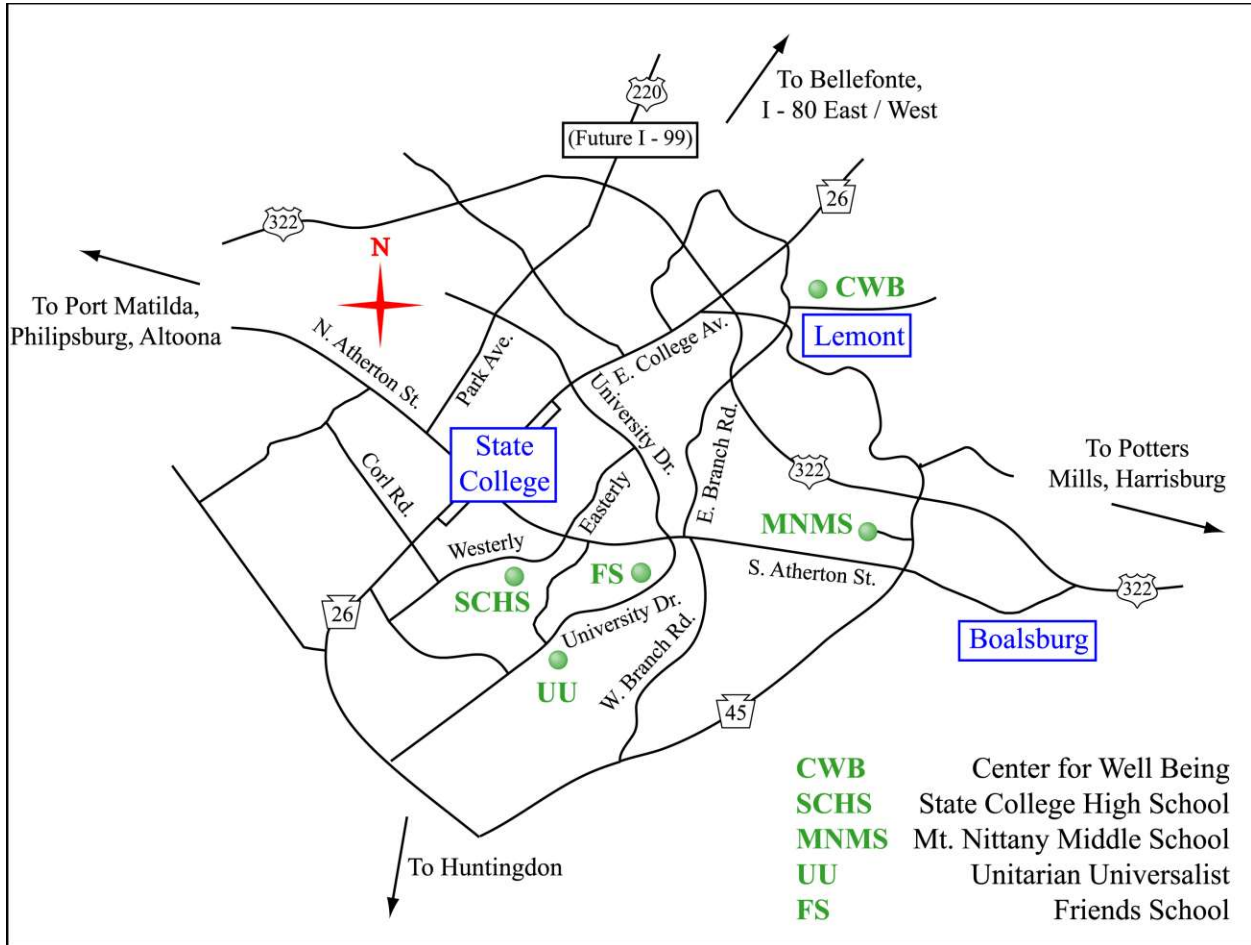

Mount Nittany Middle School
656 Brandywine Drive
State College, PA

From Points Northwest and Northeast (using I-80 East and West)

- ✓ Take the Bellefonte / PA 26 exit (Exit 161) and head south on US 220 / I-99 towards State College.
- ✓ After about 8 miles, take US 322 east towards State College / Lewistown.
- ✓ After approximately three miles, take the Oak Hall exit and turn right (south) towards Boalsburg.
- ✓ About one quarter of one mile from the exit, turn right onto Brandywine Drive and head up the hill.
- ✓ The school complex will be on your left, at the top of the hill.

From Points South (using PA 26 North)

- ✓ Before reaching State College (shortly after passing through Pine Grove Mills), turn off of PA 26 onto PA 45 East.
- ✓ After traveling a little more than four miles, continue straight through the light at US BR 322, South Atherton Street. The road turns into Warner Road.
- ✓ After about one quarter of one mile, turn left onto Brandywine Drive and head up the hill.
- ✓ The school complex will be on your left, at the top of the hill.

From Points Southeast (using US 322 West)

- ✓ From east of Boalsburg, head west on US 322.
- ✓ At the split between US 322 and US 322 BR, South Atherton Street, continue on US 322.
- ✓ About one and one half miles past the split, take the Oak Hall exit. At the bottom of the clover leaf, bear right (south) towards Boalsburg.
- ✓ About one quarter of one mile from the exit, turn right onto Brandywine Drive and head up the hill.
- ✓ The school complex will be on your left, at the top of the hill.

From Points West and Southwest (using US 322 East)

- ✓ Head east on US 322 and continue past the PA 26 / State College exit.
- ✓ After about two and one half miles further, take the Oak Hall exit and turn right (south) towards Boalsburg.
- ✓ About one quarter of one mile from the exit, turn right onto Brandywine Drive and head up the hill.
- ✓ The school complex will be on your left, at the top of the hill.