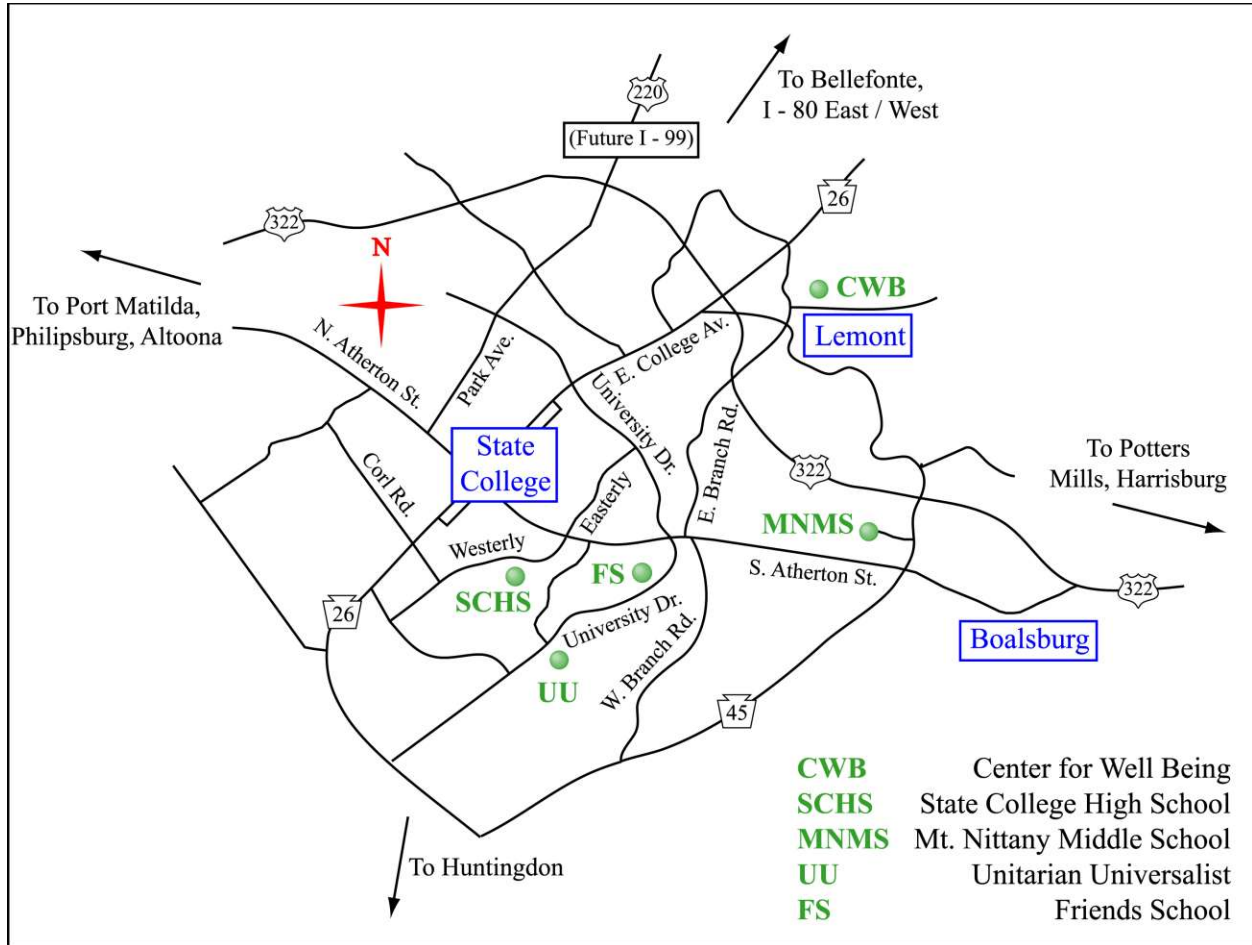

Friends School
1900 University Drive
State College, PA

From Points Northwest and Northeast (using I-80 East and West)

- ✓ Take the Bellefonte / PA 26 exit (Exit 161) and head south on US 220 / I-99 towards State College.
- ✓ After about 8 miles, take US 322 east towards State College / Lewistown.
- ✓ Shortly after the merge onto 322, take the State College / PA 26 exit.
- ✓ At the light at the end of the ramp, turn right towards State College on PA 26 / E. College Av.
- ✓ After about a mile and a quarter, bear right on the ramp marked 'Penn State University.'
- ✓ At the top of the ramp, turn left onto University Drive.
- ✓ After a little over one half of one mile, cross Easterly Parkway and continue straight on

University Drive.

- ✓ After another mile, cross US BR 322, South Atherton Street, and continue straight on University Drive.
- ✓ Proceed for about one half of one mile past Atherton Street.
- ✓ Friends School will be on your right.

From Points South (using PA 26 North)

- ✓ Before reaching State College (shortly after passing through Pine Grove Mills and passing the intersection with PA 45) turn right at the light onto Whitehall Road.
- ✓ Proceed for about one and three quarters miles, passing Waupelani Extension on your right and the YMCA on your left.
- ✓ Bear right onto University Drive.
- ✓ Proceed about one half of one mile on University Drive.
- ✓ Friends School will be on your left.