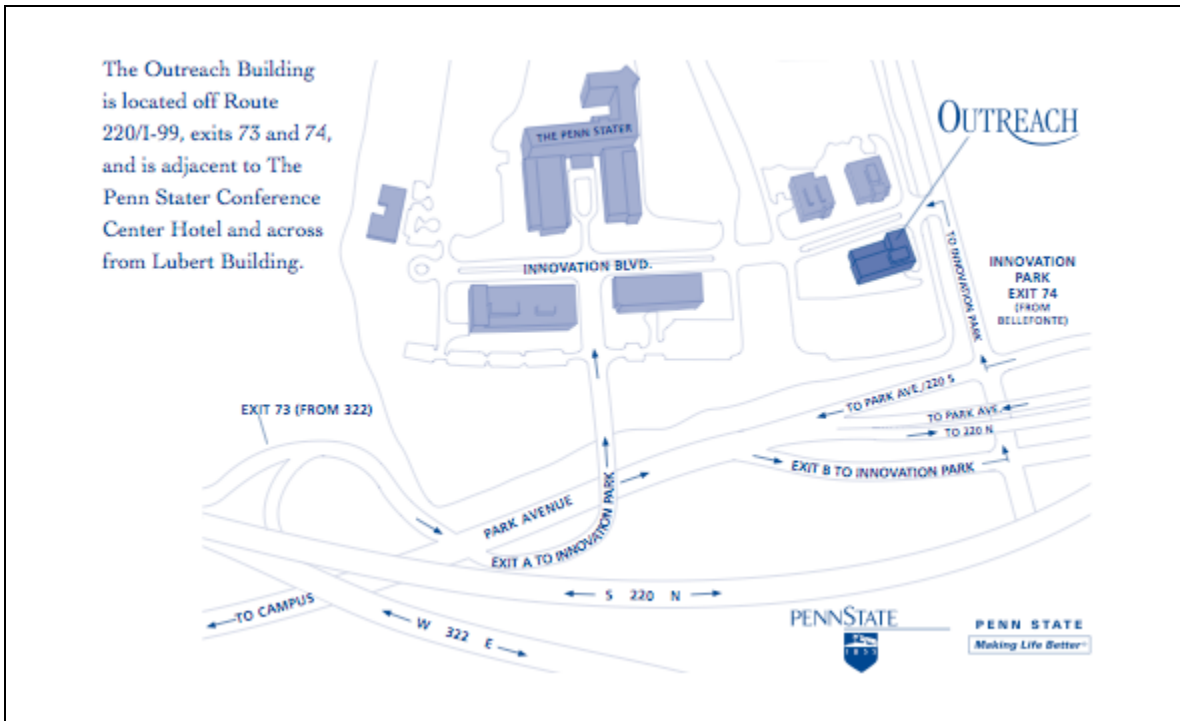

**WPSU Studios,
120 Outreach Building
100 Innovation Boulevard
University Park, PA 16802
814-865-3333**

From New York City: I-80 West in PA to Exit 161 (Bellefonte), Follow PA 26 South to US 220 South. Take exit 74 for Penn State University/Innovation Park. Exit onto Park Avenue, turn left immediately and take Innovation Park A exit. Turn right on Innovation Blvd. to The Outreach Building at 100 Innovation Blvd.

From Philadelphia: PA Turnpike West to Exit 19, Harrisburg East and follow signs for the next 15 miles to Route 322 West. Take 322 West, past Lewistown, to State College and take the Penn State University/ Innovation Park Exit. Exit onto Park Avenue, turn left immediately and take Innovation Park A exit. Turn right on Innovation Blvd. to The Outreach Building at 100 Innovation Blvd.

From Harrisburg: Take 322 West, past Lewistown, to State College. Take 322 By-pass and watch for the Penn State University/

Innovation Park Exit. Exit onto Park Avenue, turn left immediately and take Innovation Park A exit. Turn right on Innovation Blvd. to The Outreach Building at 100 Innovation Blvd.

From Pittsburgh: Route 22 East to Duncansville. Then take Route 220/I-99 North bypassing downtown Altoona and Tyrone. After Port Matilda, take Route 322 East to State College. Get on the Rt. 322 By-Pass, watch for the Penn State/Innovation Park exit. Exit onto Park Avenue, turn left immediately and take Innovation Park A exit. Turn right on Innovation Blvd. to The Outreach Building at 100 Innovation Blvd.